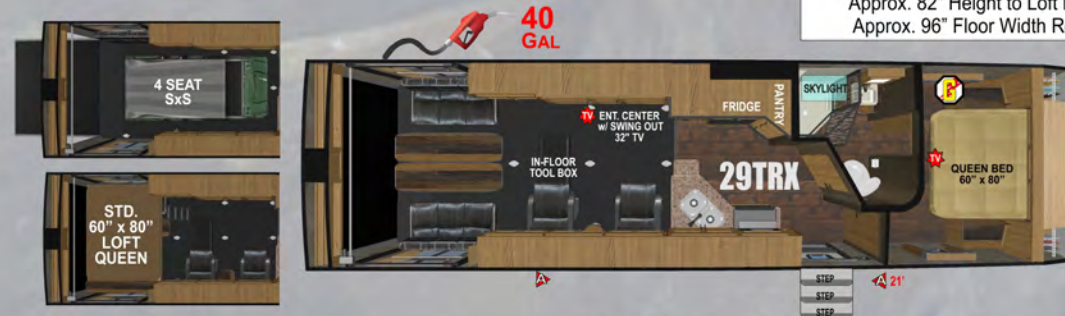

**29TRX Gear Storage Area Dimensions
(Black Floor)**
Approx. 160" Front to Rear
Approx. 68" Between O'hd Cab Doors
Approx. 82" Height to Loft Bed
Approx. 96" Floor Width Rear

DRY WEIGHT: 9620 ~ FLOOR LENGTH: 31'

Location of Generator in exterior generator ready compartment

Indicates locations for living room TV's and bedroom TV prep