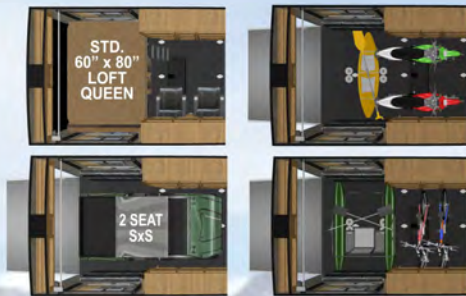

TRAIL SERIES

MTN TRX

**STANDARD 170 WATT SOLAR
AND ON-BOARD GENERATOR
W/ 40 GALLON FUEL TANK**

21TRX Gear Storage Area Dimensions

(Black Floor)
Approx. 130" Front to Rear
Approx. 65" Between O'hd Cab Doors
Approx. 82" Height to Loft Bed
Approx. 92" Floor Width Rear

DRY WEIGHT: 7550 ~ FLOOR LENGTH: 21'

22TRX Gear Storage Area Dimensions

(Black Floor)
Approx. 94" Front to Rear
Approx. 61" Between O'hd Cab Doors
Approx. 82" Height to Loft Bed
Approx. 92" Floor Width Rear