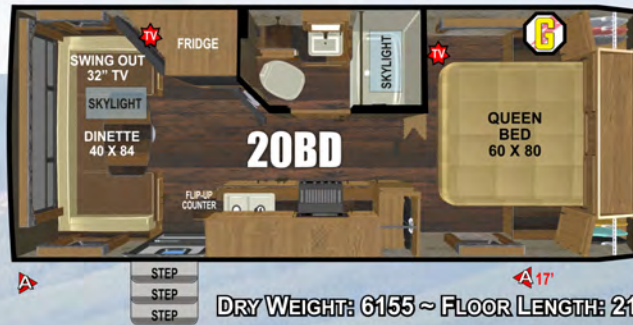

# BACKCOUNTRY SERIES

MTN  TRX

FLOOR LENGTH FROM  
21 TO 29'

STANDARD CUMMINS ONAN 3.6 LP  
ON-BOARD GENERATOR AND  
170 WATT SOLAR PANEL

 Location of Generator in exterior generator ready compartment

 Indicates locations for living room 12v TV's and bedroom TV prep