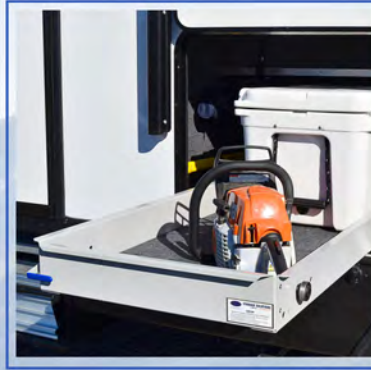

# "BACK COUNTRY" FEATURES

Custom Built HD Off-Road 8' Frame

Heavy Duty 5200 Lb 6 Lug Axles

Front Storage Pull-Out Cargo Tray

Front Cargo Gear Rack

Bedroom Home Defense Safe

100 Gallons Fresh water Capacity

Two XL 40 LB Propane Tanks