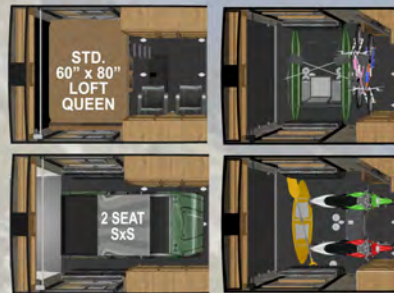

24TRX Gear Storage Area Dimensions

(Black Floor)
Approx. 117" Front to Rear
Approx. 66" Between O'hd Cab Doors
Approx. 82" Height to Loft Bed
Approx. 96" Floor Width Rear

DRY WEIGHT: 8525 ~ FLOOR LENGTH: 25'