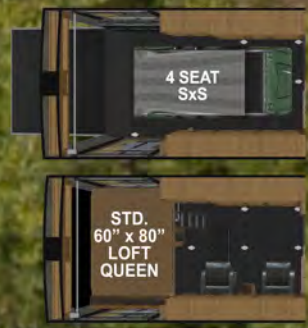

Approx. 130" Front to Rear
Approx. 65" Between O'hd Cab Doors
Approx. 82" Height to Loft Bed
Approx. 92" Floor Width Rear

Dry Weight: 7325 ~ Floor Length: 21'

22TRX Gear Storage Area Dimensions (Black Floor Below)

Approx. 94" Front to Rear
Approx. 61" Between O'hd Cab Doors
Approx. 82" Height to Loft Bed
Approx. 92" Floor Width Rear

Dry Weight: 7425 ~ Floor Length: 23'

27TRX Gear Storage Area Dimensions (Black Floor Below)

Approx. 130" Front to Rear
Approx. 68" Between O'hd Cab Doors
Approx. 82" Height to Loft Bed
Approx. 96" Floor Width Rear

Dry Weight: 8995 ~ Floor Length: 28'

29TRX Gear Storage Area Dimensions (Black Floor Below)

Approx. 160" Front to Rear
Approx. 68" Between O'hd Cab Doors
Approx. 82" Height to Loft Bed
Approx. 96" Floor Width Rear

Dry Weight: 9395 ~ Floor Length: 31'