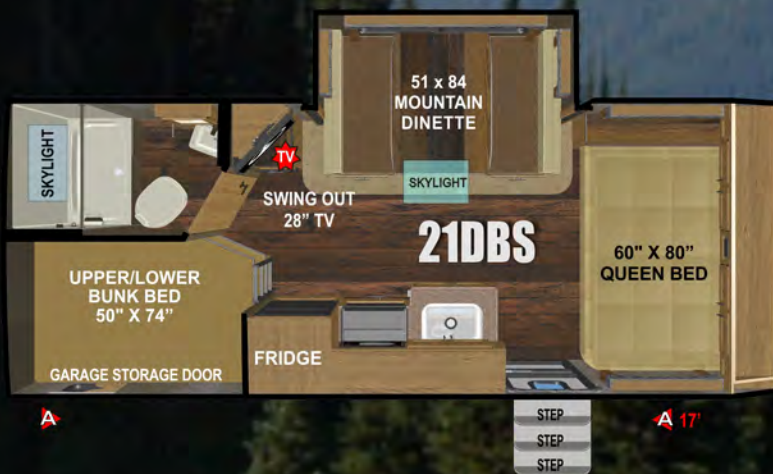

OUTDOORS RV

MOUNTAIN TOUGH CAMPING

DRY WEIGHTS UNDER 6,000 LBS

COMPACT DESIGN FOR LIGHT DUTY TOW VEHICLES AND SMALLER CAMPSITES

Dry Weight: 5250 ~ Floor Length: 18'

Dry Weight: 5395 ~ Floor Length: 20'

Dry Weight: 5675 ~ Floor Length: 21'

Dry Weight: 4995 ~ Floor Length: 21'

DIMENSIONS + CAPACITIES

	18RBS	21RBS	21DBS	21RD	21KVS
Full Featured Dry Weight (lbs)	5250	5395	5675	4995	5795
Length (Hitch to Back of Ladder)	23'2"	24'10"	25'7"	25'10"	25'10"
Fresh Water Capacity (gal)	78	78	78	78	78
Water Heater Capacity (gal)	6	6	6	6	6
Goodyear Tire Size (load range)	ST225	ST225	ST225	ST225	ST225
Heavy Duty 10 Ply E Range	75 15E	75 15E	75 15E	75 15E	75 15E
Heavy Duty 5 Lug Axles (lbs)	4000	4000	4000	3500	4000
Zamp Roof Solar Rdy - 8 Gauge Wiring (Watts)	Up To 510	Up To 510	Up To 510	Up To 510	Up To 510
Zamp Exterior Portable Solar Port (Watts)	Up To 200	Up To 200	Up To 200	Up To 200	Up To 200
Climate Designed Furnace	25K	25K	25K	25K	25K
Norcold Fridge Size	L (7)	L (7)	L (7)	L (7)	L (7)
Height (including A/C)	11'3"	11'3"	11'3"	10'8"	11'3"
Interior Height	6'11"	6'11"	6'11"	6'11"	6'11"
Propane Capacity (lbs)	60	60	60	60	60
Grey Water Holding Tank (gal)	40	40	40	40	40
Black Water Holding Tank (gal)	40	40	40	40	40
Cargo Carrying Capacity (lbs)	1745	1755	1825	1755	1705
Hitch Dry Weight (lbs)	560	610	610	510	625
Maximum Trailer Weight (lbs)	6995	7150	7500	6750	7500
Titanium Series					
Full Featured Dry Weight (lbs)	5525	5670	NA	5270	6070

Dry Weight: 5795 ~ Floor Length: 21'

TV Indicates locations for living room 12v TV's and bedroom TV prep

AVAILABLE IN BOTH THE

CREEK SIDE Class

MOUNTAIN SERIES

TITANIUM SERIES

N/A In Bunk Models

**Floor Lengths Approximate