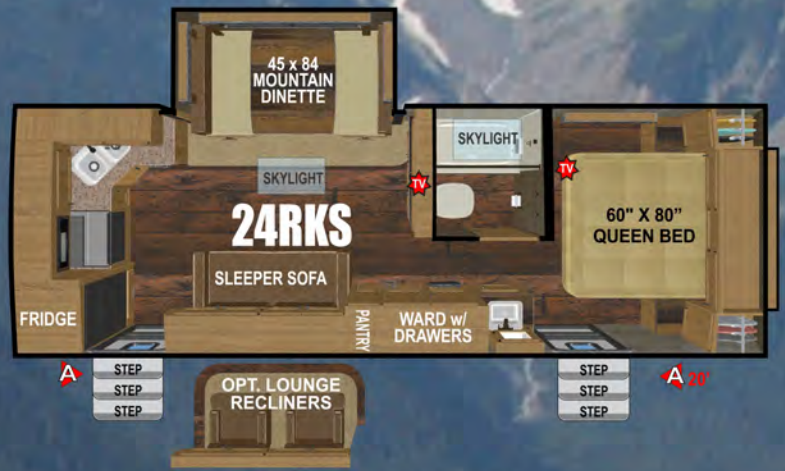

OUTDOORS RV

MOUNTAIN TOUGH CAMPING

DRY WEIGHTS BETWEEN 6000-7500 LBS

DESIGNED WITH RUGGED 8" CHASSIS, 5200 LB AXLES, XL GROUND CLEARANCE, FIBERGLASS FRONT CAP

Dry Weight: 6000 ~ Floor Length: 21'

Dry Weight: 6350 ~ Floor Length: 23'

Dry Weight: 6650 ~ Floor Length: 24'

Dry Weight: 6600 ~ Floor Length: 24'

Dry Weight: 7080 ~ Floor Length: 26'

Dry Weight: 7425 ~ Floor Length: 28'

DIMENSIONS + CAPACITIES

	21FQS	23DBS	24RLS	24RKS	25RDS	27BHS
Full Featured Dry Weight (lbs)	6000	6350	6650	6600	7080	7425
Length (Hitch to Back of Ladder)	25'8"	27'9"	28'8"	28'8"	31'2"	32'8"
Fresh Water Capacity (gal)	80	80	80	80	80	80
Water Heater Capacity (gal)	10	10	10	10	10	10
Goodyear Tire Size (load range)	ST225/	ST225/	ST225/	ST225/	ST225/	ST225/
10 Ply HD Tires	75 15E	75 15E	75 15E	75 15E	75 15E	75 15E
Heavy Duty 6 Lug Axles (lbs)	5200	5200	5200	5200	5200	5200
Zamp Roof Solar Rdy - 8 gauge wiring (Watts)	Up To 500	Up To 500	Up To 500	Up To 500	Up To 500	Up To 500
Zamp Exterior Portable Solar Port (Watts)	Up To 200	Up To 200	Up To 200	Up To 200	Up To 200	Up To 200
Climate Designed Furnace	35K	35K	35K	35K	35K	35K
Norcold Fridge Size	XL (8)	XL (8)	XL (8)	XL (8)	XL (8)	XL (8)
Height (Including A/C)	11'4"	11'4"	11'4"	11'4"	11'4"	11'4"
Interior Height	6'11"	6'11"	6'11"	6'11"	6'11"	6'11"
Propane Capacity	60	60	60	60	60	60
Grey Water Holding Tank (gal)	40	40	40	40/40	40	40/40
Black Water Holding Tank (gal)	40	40	40	40	40	40
Cargo Carrying Capacity (lbs)	3995	3645	3345	3395	2915	2570
Hitch Dry Weight (lbs)	625	850	795	880	720	825
Maximum Trailer Weight (lbs)	9995	9995	9995	9995	9995	9995
Titanium Series						
Full Featured Dry Weight (Approx. lbs)	6275	NA	6925	6875	7355	NA

AVAILABLE IN BOTH THE
MOUNTAIN SERIES **TITANIUM SERIES**
N/A In Bunk Models

ASK DEALER FOR DETAILS

TIMBER RIDGE
 Class

Indicates locations for living room 12v TV's and bedroom TV prep