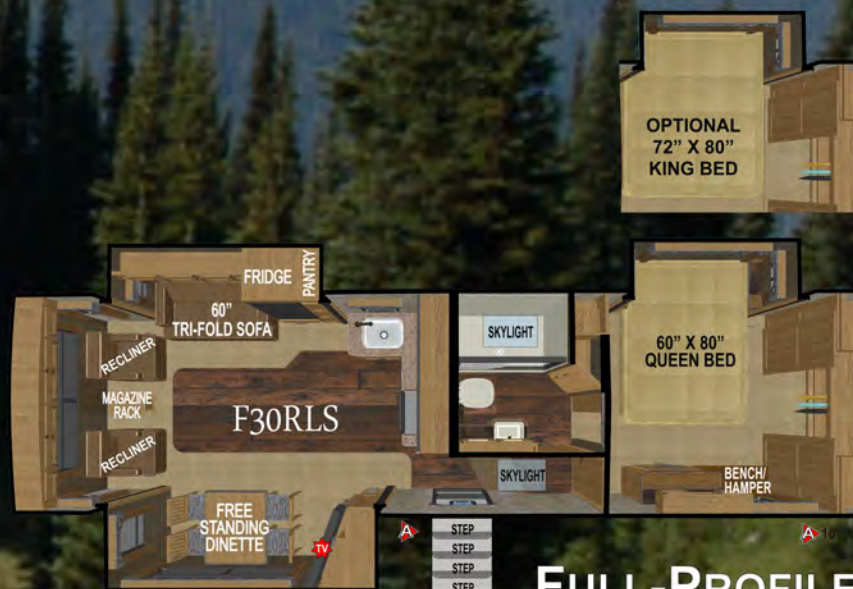

OUTDOORS RV

MOUNTAIN TOUGH CAMPING

DOUBLE + TRIPLE SLIDE OUT FIFTH WHEELS

Designed in Both a Mid-Profile & Full-Profile For Today's 3/4 and 1 Ton Trucks

MID-PROFILE

Dry Weight: 9395 ~ Floor Length: 27'

MID-PROFILE

Dry Weight: TBD ~ Floor Length: 32'

FULL-PROFILE

Dry Weight: 10795 ~ Floor Length: 29'

FULL-PROFILE

Dry Weight: 12200 ~ Floor Length: 32'

DIMENSIONS + CAPACITIES

	F26RKS	F28RKS	F28RLS	F30RKS	F30RLS
Full Featured Dry Weight (lbs)	9395	TBD	10795	11975	12200
Length (Pinbox to Back of Ladder)	30'6"	34'8"	31'7"	33'9"	34'11"
Fresh Water Capacity (gal)	80	80	82	82	82
Water Heater Capacity (gal)	10	10	10	10	10
Goodyear Tire Size (load range)	ST235	ST235	LT235	LT235	LT235
Heavy Duty 10 Ply E, 14 Ply G	80 16E	80 16E	85 16G	85 16G	85 16G
Heavy Duty 6 Lug Axles (lbs)	6000 (2)	6000 (2)			
Heavy Duty 8 Lug Axles (lbs)			7000 (2)	7000 (2)	7000 (2)
Zamp Roof Solar Rdy- 8 Gauge Wiring (Watts)	Up To 500	Up To 500	Up To 500	Up To 500	Up To 500
Zamp Exterior Portable Solar Port (Watts)	Up To 200	Up To 200	Up To 200	Up To 200	Up To 200
Electrical Service (Prewire for Bed A/C)	50 Amp	50 Amp	50 Amp	50 Amp	50 Amp
Climate Designed A/C	15K	15K	15K	15K	15K
Climate Designed Furnace	35K	35K	35K	35K	35K
Norcold Fridge Size	XL (8)	XL (8)	XL (8)	XL (8)	XL (8)
12 Cu Ft Fridge Option	NA	NA	NA	Yes	Yes
Height (including A/C)	12'10"	12'10"	13'3"	13'3"	13'3"
Bedroom Interior Height	6'7"	6'7"	6'8"	6'8"	6'8"
Propane Capacity (lbs)	60	60	60	60	60
Grey Water Holding Tank (gal)	40/40	40/40	65	72	72
Black Water Holding Tank (gal)	50	50	65	65	65
Cargo Carrying Capacity (lbs)	3600	TBD	4205	3025	2800
Hitch Dry Weight (lbs)	1995	TBD	2095	2475	2400
Maximum Trailer Weight (lbs)	12995	12995	15000	15000	15000
Titanium Series					
Full Featured Dry Weight (lbs)	9670	TBD	11070	12250	12475

FULL-PROFILE

Dry Weight: 11975 ~ Floor Length: 31'

GLACIER PEAK Class

Indicates locations for living room TV's and bedroom TV prep

AVAILABLE IN BOTH THE

MOUNTAIN SERIES TITANIUM SERIES

ASK DEALER FOR DETAILS