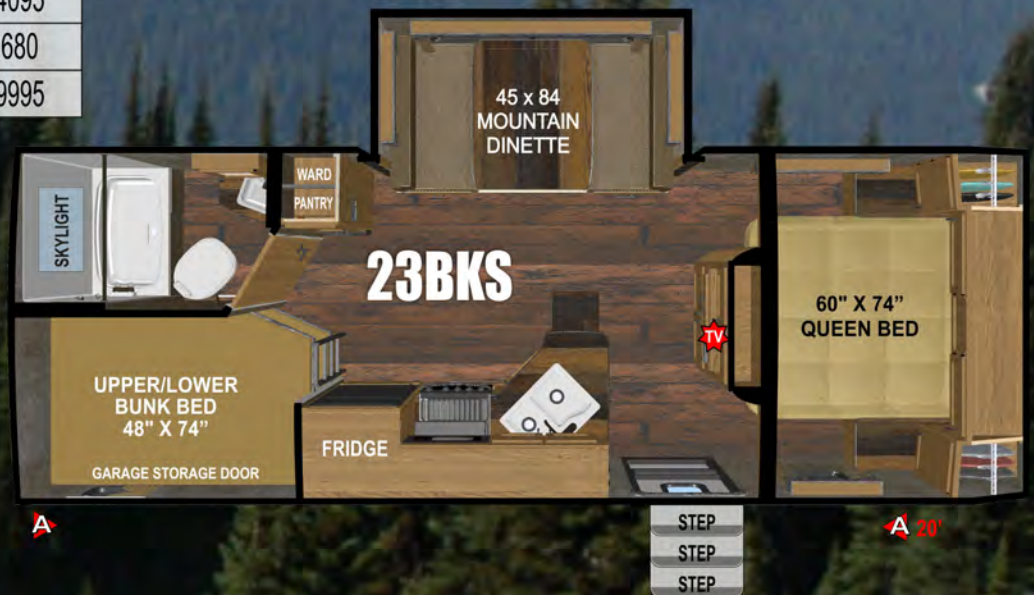

OUTDOORS RV

MOUNTAIN TOUGH CAMPING

BACK COUNTRY TRAVEL TRAILERS

Designed For The Primitive, Off-Grid, BLM & National Forest Camper
All Models 24' Floor Length and Below

DIMENSIONS + CAPACITIES

	18DB	20RD	23BKS	24KTS
Full Featured Dry Weight (lbs)	4100	4300	5720	5900
Length (Hitch to Back of Bumper)	23'1"	24'7"	27'9"	28'8"
Zamp Roof Solar Rdy - 8 Gauge Wiring (Watts)	Up To 500	Up To 500	Up To 500	Up To 500
Zamp Exterior Portable Solar Port (Watts)	Up To 200	Up To 200	Up To 200	Up To 200
Battery Capacity	Up To 4	Up To 4	Up To 4	Up To 4
Fresh Water Capacity (gal)	66	78	80	80
Water Heater Capacity (gal)	6	6	10	10
Goodyear Tire Size (load range)	ST225	ST225	ST225	ST225
	75 15E	75 15E	75 15E	75 15E
Heavy Duty 5 Lug Axles (lbs)	3500(2)	3500(2)		
Heavy Duty 6 Lug Axles (lbs)			5200(2)	5200(2)
Climate Designed Furnace	25K	25K	35K	35K
Norcold Fridge Size	L (6+)	L (6+)	XL (8)	XL (8)
Height (including A/C*)	10'8"	10'8"	11'5"	11'5"
Interior Height	6'11"	6'11"	6'11"	6'11"
Propane Capacity (lbs)	60	60	60	60
Grey Water Holding Tank (gal)	40	40	40	40/40
Black Water Holding Tank (gal)	40	40	40	40
Cargo Carrying Capacity (lbs)	2895	2695	4275	4095
Hitch Dry Weight (lbs)	440	380	680	680
Maximum Trailer Weight (lbs)	6995	6995	9995	9995

Dry Weight: 4100 ~ Floor Length: 18'

Dry Weight: 4300 ~ Floor Length: 20'

Dry Weight: 5720 ~ Floor Length: 23'

Dry Weight: 5900 ~ Floor Length: 24'

BACKCOUNTRY SERIES

BLACK ROCK Class

*Floor Length Approximate