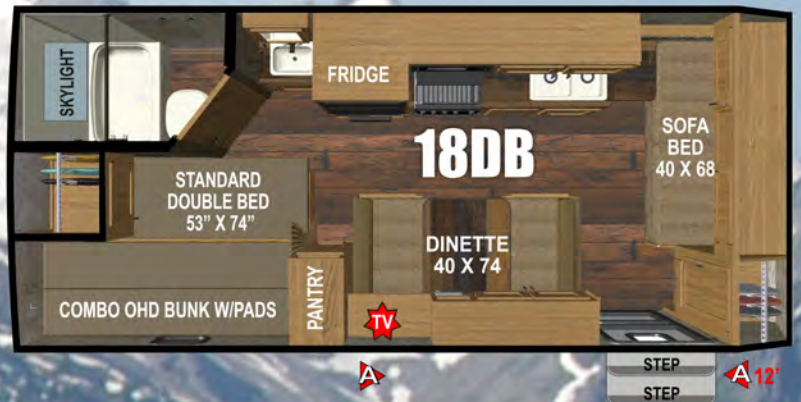

OUTDOORS RV

MOUNTAIN TOUGH CAMPING

BACK COUNTRY TRAVEL TRAILERS

Designed For The Primitive, Off-Grid, BLM & National Forest Camper
All Models 24' Floor Length and Below

DIMENSIONS + CAPACITIES

	18DB	20RD	23BKS	24KTS
Full Featured Dry Weight (lbs)	4100	4300	5720	5900
Length (Hitch to Back of Bumper)	23'1"	24'7"	27'9"	28'8"
Zamp Roof Solar Rdy - 8 Gauge Wiring (Watts)	Up To 500	Up To 500	Up To 500	Up To 500
Zamp Exterior Portable Solar Port (Watts)	Up To 200	Up To 200	Up To 200	Up To 200
Battery Capacity	Up To 4	Up To 4	Up To 4	Up To 4
Fresh Water Capacity (gal)	66	78	80	80
Water Heater Capacity (gal)	6	6	10	10
Goodyear Tire Size (load range)	ST225	ST225	ST225	ST225
	75 15E	75 15E	75 15E	75 15E
Heavy Duty 5 Lug Axles (lbs)	3500(2)	3500(2)		
Heavy Duty 6 Lug Axles (lbs)			5200(2)	5200(2)
Climate Designed Furnace	25K	25K	35K	35K
Norcold Fridge Size	L (6+)	L (6+)	XL (8)	XL (8)
Height (including A/C*)	10'8"	10'8"	11'5"	11'5"
Interior Height	6'11"	6'11"	6'11"	6'11"
Propane Capacity (lbs)	60	60	60	60
Grey Water Holding Tank (gal)	40	40	40	40/40
Black Water Holding Tank (gal)	40	40	40	40
Cargo Carrying Capacity (lbs)	2895	2695	4275	4095
Hitch Dry Weight (lbs)	440	380	680	680
Maximum Trailer Weight (lbs)	6995	6995	9995	9995

Dry Weight: 4100 ~ Floor Length: 18'

Dry Weight: 4300 ~ Floor Length: 20'

Dry Weight: 5720 ~ Floor Length: 23'

Dry Weight: 5900 ~ Floor Length: 24'

BACKCOUNTRY SERIES

BLACK ROCK Class

*Floor Length Approximate