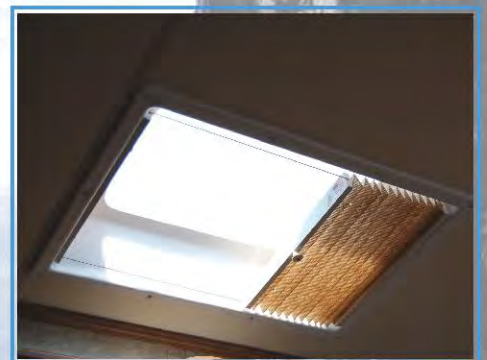

# OUTDOORS RV MOUNTAIN TOUGH CAMPING

Vauled Radius Ceiling Providing Approx 5" of Additional Headroom with Rear Ladder

Bottom Mount Metal Kitchen Sink w/ Chrome Pull-Out Faucet LG Solid Surface Countertops

Sealed Burner Sunken Range Knife Rack Granite Designed Backsplash

12 Volt LED HD TV w/ HDMI Bluetooth DVD Sound System

Weather Guard Awning Shield

Eco-Friendly Roof Mounted Battery Saving Solar Panel & Battery Disconnect

12V Triple Charge Station (Charges iPads and Cell Phones) Plus 12V/USB Ports in Bedroom

HD Power Tongue Jack

Friction Hinge Wind Resistant Entry Doors & XL Grab Bar Handle

Exterior Speakers

"Outdoors Style" BBQ Hookup Bib & 12' Hose

LED Off-Road Clearance Lights LED Awning Lighting

Bed & Dinette Drawers

Tread-Lite Aluminum Entry Steps

Metal Designed Slam Latch Luggage Doors

Living Room Skylight w/ Shade

These Mountain Series Features Are Standard In Every Titanium Series Trailer