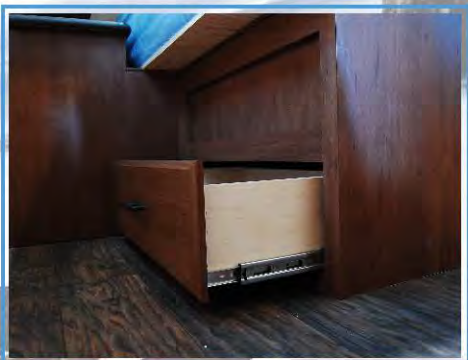

Bed & Dinette Drawers