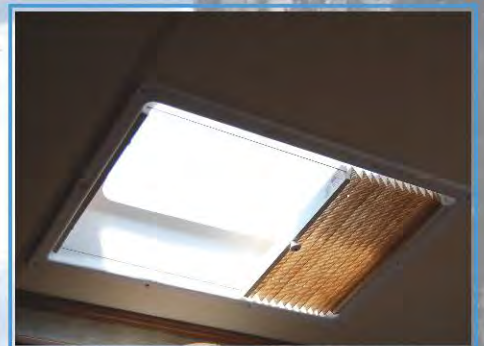

OUTDOORS RV MOUNTAIN TOUGH CAMPING

"MOUNTAIN SERIES" FEATURES

Vaulted Radius Ceiling Providing Approx 5" of Additional Headroom

Bottom Mount Metal Kitchen Sink w/ Chrome Pull-Out Faucet LG Solid Surface Countertops

Sealed Burner Sunken Range Knife Rack Granite Designed Backsplash

12 Volt LED HD TV w/ HDMI Bluetooth DVD Sound System

Weather Guard Awning Shield

Eco-Friendly Roof Mounted Battery Saving Solar Panel & Battery Disconnect

LED Off-Road Clearance Lights LED Awning Lighting

Mountain Comfort Premium Mattress

Tread-Lite Aluminum Entry Steps

Rear Ladder

Living Room Skylight w/ Shade

Porcelain Toilet Hair Dryer

Bed & Dinette Drawers

Metal Designed Slam Latch Luggage Doors

Ultra Leather Dinette Seats & Furniture

<https://www.facebook.com/OUTDOORSRVMEG>

*materials, designs and specifications are subject to change without notice

Revised August 2016