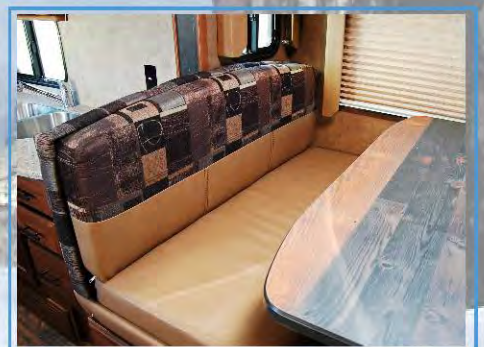

OUTDOORS RV MOUNTAIN TOUGH CAMPING

"MOUNTAIN SERIES" FEATURES

Vaulted Radius Ceiling Providing Approx 5" of Additional Headroom

Bottom Mount Metal Kitchen Sink w/ Chrome Pull-Out Faucet LG Solid Surface Countertops

LED Off-Road Clearance Lights LED Awning Lighting

Mountain Comfort Premium Mattress

Tread-Lite Aluminum Entry Steps

Rear Ladder

Living Room Skylight w/ Shade

Porcelain Toilet Hair Dryer

Bed & Dinette Drawers

Metal Designed Slam Latch Luggage Doors

Ultra Leather Dinette Seats & Furniture

<https://www.facebook.com/OUTDOORSRVMEG>

*materials, designs and specifications are subject to change without notice

Revised August 2016